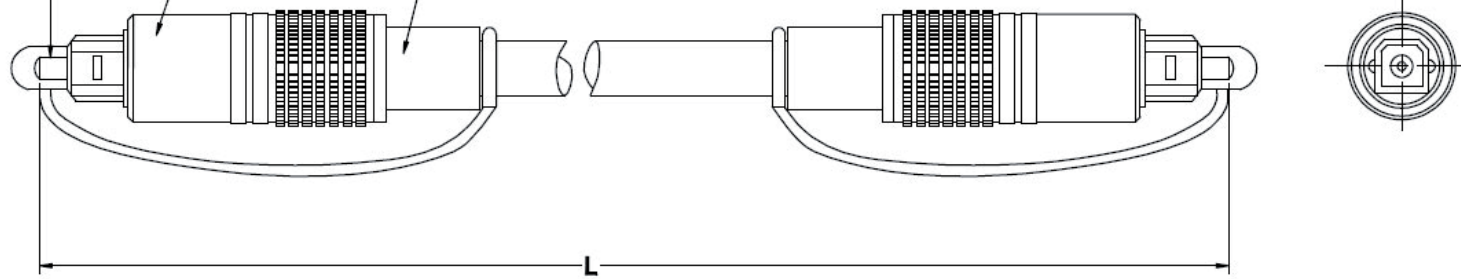

	REVISED	DRAWN	APPROVED
①			

Brass/Gold Plated

Brass/Chromeplate

Deep Blue PVC Mording

Deep Blue PVC Jacket: Ø6.0mm

PVC Jacket: Ø4.0mm

Black PE Jacket: Ø2.2mm

PMMA: Ø1.0mm

4	IMPRINT	PROFESSIONAL HOME CINEMA	x
3	CABLE	1 x 1,0 mm POF (Plastic optical fiber)	1
2	JACKET	HIGH FLEX PVC, Dark Blue, OD = 6,0 mm	1
1	CONNECTORS	protectors, chrome plated housing, gold plated plugs	2
NO.	PARTS NAME	SPECIFICATION DESCRIPTION	QTY

	REVISED	DRAWN	APPROVED
①			

NOTES:

Connectors must be inside Cable Rolling

Only use strong cartons with printed letters - handwritten NOT allowed !

ART.NO.	LENGTH	ROLLING SIZE	PACKING
OC 69006-0,5-MHQ	0,5m	Max 130mm x 130mm	Export 400 pcs / Inner 200 pcs – 1 pcs in polybag, than 10 pcs in a big polybag with Sticker and EAN Code 4017538005755
OC 69006-1,0-MHQ	1,0m	Max 130mm x 130mm	Export 200 pcs / Inner 100 pcs – 1 pcs in polybag, than 10 pcs in a big polybag with Sticker and EAN Code 4017538005762
OC 69006-2,0-MHQ	2,0m	Max 130mm x 130mm	Export 140 pcs / Inner 70 pcs – 1 pcs in polybag, than 10 pcs in a big polybag with Sticker and EAN Code 4017538005779
OC 69006-3,0-MHQ	3,0m	Max 130mm x 130mm	Export 100 pcs / Inner 50 pcs – 1 pcs in polybag, than 10 pcs in a big polybag with Sticker and EAN Code 4017538005786
OC 69006-5,0-MHQ	5,0m	Max 130mm x 130mm	Export 60 pcs / Inner 30 pcs – 1 pcs in polybag, than 10 pcs in a big polybag with Sticker and EAN Code 4017538005793
OC 69006-10,0-MHQ	10,0m	Max 140mm x 140mm	Export 30 pcs / Inner 15 pcs – 1 pcs in polybag, than 5 pcs in a big polybag with Sticker and EAN Code 4017538995964