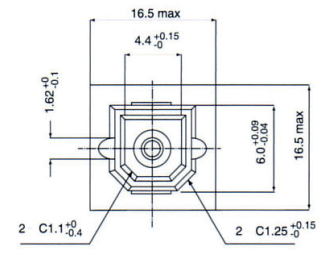

	REVISED	DRAWN	APPROVED
①			

Brass/Gold Plated

Brass/Chromeplate

Deep Blue PVC Mording

Deep Blue PVC Jacket: Ø6.0mm

PVC Jacket: Ø4.0mm

Black PE Jacket: Ø2.2mm

PMMA: Ø1.0mm

4	IMPRINT	PROFESSIONAL HOME CINEMA	x
3	CABLE	1 x 1,0 mm POF (Plastic optical fiber)	1
2	JACKET	HIGH FLEX PVC, Dark Blue, OD = 6,0 mm	1
1	CONNECTORS	protectors, chrome plated housing, gold plated plugs	2
NO.	PARTS NAME	SPECIFICATION DESCRIPTION	QTY

PART NO: **OC 69006-MHQ**

DESCRIPTION: DIGITAL OPTICAL FIBER CABLE PROFESSIONAL HOME CINEMA

SIZE	A4	DATE	CHECKED	⊕	TOLERANCES UNLESS OTHERWISE STATED
UNIT	MM	DRAWN	APPROVED		
SCALE	NTS	C.MOTZEK	DATE: 26.07.2010		

	REVISED	DRAWN	APPROVED
①			

NOTES:

Connectors must be inside Cable Rolling

Only use strong cartons with printed letters - handwritten NOT allowed !

ART.NO.	LENGTH	ROLLING SIZE	PACKING
OC 69006-0,5-MHQ	0,5m	Max 130mm x 130mm	Export 400 pcs / Inner 200 pcs – 1 pcs in polybag, than 10 pcs in a big polybag with Sticker and EAN Code 4017538005755
OC 69006-1,0-MHQ	1,0m	Max 130mm x 130mm	Export 200 pcs / Inner 100 pcs – 1 pcs in polybag, than 10 pcs in a big polybag with Sticker and EAN Code 4017538005762
OC 69006-2,0-MHQ	2,0m	Max 130mm x 130mm	Export 140 pcs / Inner 70 pcs – 1 pcs in polybag, than 10 pcs in a big polybag with Sticker and EAN Code 4017538005779
OC 69006-3,0-MHQ	3,0m	Max 130mm x 130mm	Export 100 pcs / Inner 50 pcs – 1 pcs in polybag, than 10 pcs in a big polybag with Sticker and EAN Code 4017538005786
OC 69006-5,0-MHQ	5,0m	Max 130mm x 130mm	Export 60 pcs / Inner 30 pcs – 1 pcs in polybag, than 10 pcs in a big polybag with Sticker and EAN Code 4017538005793
OC 69006-10,0-MHQ	10,0m	Max 140mm x 140mm	Export 30 pcs / Inner 15 pcs – 1 pcs in polybag, than 5 pcs in a big polybag with Sticker and EAN Code 4017538995964