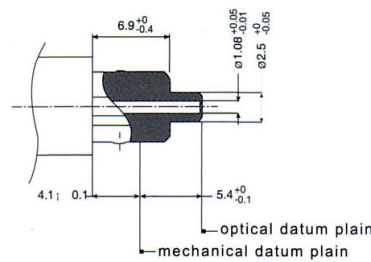

	REVISED	DRAWN	APPROVED
①			

Brass/Gold Plated

Brass/Chromeplate

Deep Blue PVC Mording

Deep Blue PVC Jacket: Ø6.0mm

PVC Jacket: Ø4.0mm

Black PE Jacket: Ø2.2mm

PMMA: Ø1.0mm

PART NO: **OC 69006-MHQ**

DESCRIPTION: DIGITAL OPTICAL FIBER CABLE PROFESSIONAL HOME CINEMA

SIZE	A4	DATE	CHECKED	⊕	TOLERANCES UNLESS OTHERWISE STATED
UNIT	MM	DRAWN	APPROVED		
SCALE	NTS	C.MOTZEK	DATE: 26.07.2010		

	REVISED	DRAWN	APPROVED
①			

NOTES:

Connectors must be inside Cable Rolling

Only use strong cartons with printed letters - handwritten NOT allowed !

ART.NO.	LENGTH	ROLLING SIZE	PACKING
OC 69006-0,5-MHQ	0,5m	Max 130mm x 130mm	Export 400 pcs / Inner 200 pcs – 1 pcs in polybag, than 10 pcs in a big polybag with Sticker and EAN Code 4017538005755
OC 69006-1,0-MHQ	1,0m	Max 130mm x 130mm	Export 200 pcs / Inner 100 pcs – 1 pcs in polybag, than 10 pcs in a big polybag with Sticker and EAN Code 4017538005762
OC 69006-2,0-MHQ	2,0m	Max 130mm x 130mm	Export 140 pcs / Inner 70 pcs – 1 pcs in polybag, than 10 pcs in a big polybag with Sticker and EAN Code 4017538005779
OC 69006-3,0-MHQ	3,0m	Max 130mm x 130mm	Export 100 pcs / Inner 50 pcs – 1 pcs in polybag, than 10 pcs in a big polybag with Sticker and EAN Code 4017538005786
OC 69006-5,0-MHQ	5,0m	Max 130mm x 130mm	Export 60 pcs / Inner 30 pcs – 1 pcs in polybag, than 10 pcs in a big polybag with Sticker and EAN Code 4017538005793
OC 69006-10,0-MHQ	10,0m	Max 140mm x 140mm	Export 30 pcs / Inner 15 pcs – 1 pcs in polybag, than 5 pcs in a big polybag with Sticker and EAN Code 4017538995964