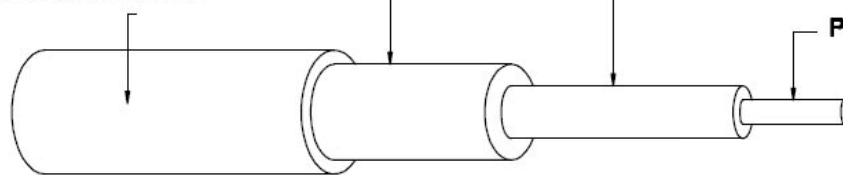

	REVISED	DRAWN	APPROVED
①			

Brass/Gold Plated

Brass/Chromeplate

Deep Blue PVC Mording

Deep Blue PVC Jacket: Ø6.0mm

PVC Jacket: Ø4.0mm

Black PE Jacket: Ø2.2mm

PMMA: Ø1.0mm

4	IMPRINT	PROFESSIONAL HOME CINEMA	x
3	CABLE	1 x 1,0 mm POF (Plastic optical fiber)	1
2	JACKET	HIGH FLEX PVC, Dark Blue, OD = 6,0 mm	1
1	CONNECTORS	protectors, chrome plated housing, gold plated plugs	2
NO.	PARTS NAME	SPECIFICATION DESCRIPTION	QTY

	REVISED	DRAWN	APPROVED
①			

NOTES:

Connectors must be inside Cable Rolling

Only use strong cartons with printed letters - handwritten NOT allowed !

ART.NO.	LENGTH	ROLLING SIZE	PACKING
OC 69006-0,5-MHQ	0,5m	Max 130mm x 130mm	Export 400 pcs / Inner 200 pcs – 1 pcs in polybag, than 10 pcs in a big polybag with Sticker and EAN Code 4017538005755
OC 69006-1,0-MHQ	1,0m	Max 130mm x 130mm	Export 200 pcs / Inner 100 pcs – 1 pcs in polybag, than 10 pcs in a big polybag with Sticker and EAN Code 4017538005762
OC 69006-2,0-MHQ	2,0m	Max 130mm x 130mm	Export 140 pcs / Inner 70 pcs – 1 pcs in polybag, than 10 pcs in a big polybag with Sticker and EAN Code 4017538005779
OC 69006-3,0-MHQ	3,0m	Max 130mm x 130mm	Export 100 pcs / Inner 50 pcs – 1 pcs in polybag, than 10 pcs in a big polybag with Sticker and EAN Code 4017538005786
OC 69006-5,0-MHQ	5,0m	Max 130mm x 130mm	Export 60 pcs / Inner 30 pcs – 1 pcs in polybag, than 10 pcs in a big polybag with Sticker and EAN Code 4017538005793
OC 69006-10,0-MHQ	10,0m	Max 140mm x 140mm	Export 30 pcs / Inner 15 pcs – 1 pcs in polybag, than 5 pcs in a big polybag with Sticker and EAN Code 4017538995964