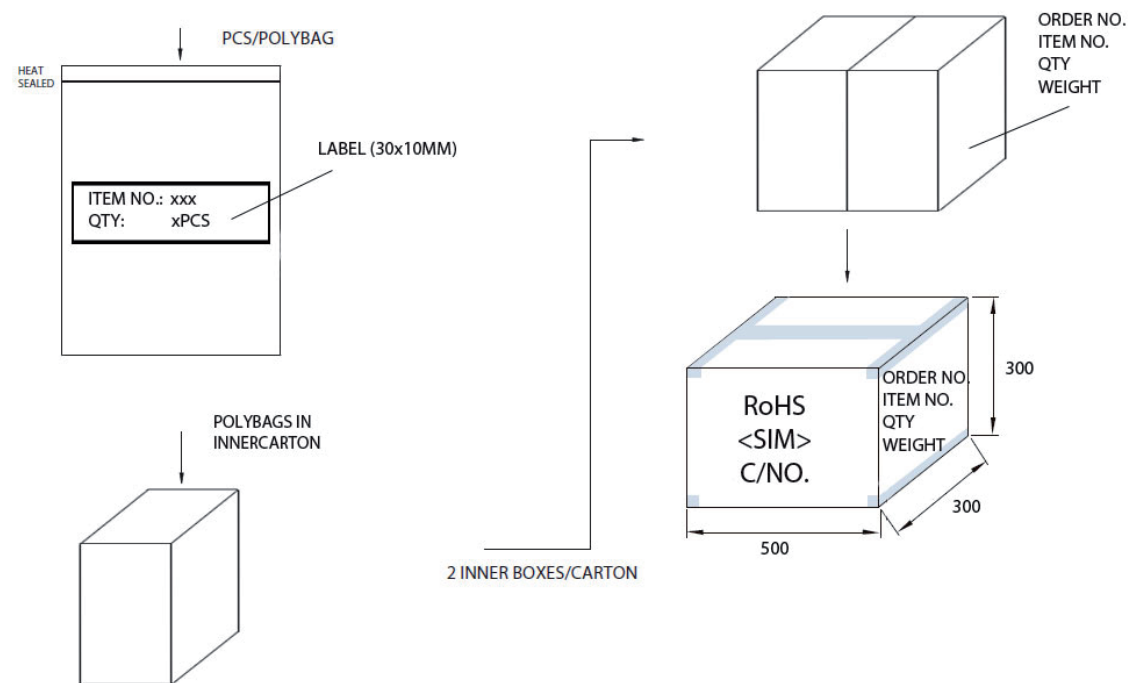

4	IMPRINT	PROFESSIONAL HOME CINEMA	x
3	CABLE	1 x 1,0 mm POF (Plastic optical fiber)	1
2	JACKET	HIGH FLEX PVC, Dark Blue, OD = 6,0 mm	1
1	CONNECTORS	protectors, chrome plated housing, gold plated plugs	2
NO.	PARTS NAME	SPECIFICATION DESCRIPTION	QTY

PART NO: **OC 69006-MHQ**

DESCRIPTION: DIGITAL OPTICAL FIBER CABLE PROFESSIONAL HOME CINEMA

SIZE	A4	DATE	CHECKED	⊕	TOLERANCES UNLESS OTHERWISE STATED
UNIT	MM	DRAWN	APPROVED		
SCALE	NTS	C.MOTZEK	DATE: 26.07.2010		

	REVISED	DRAWN	APPROVED
①			

NOTES:

Connectors must be inside Cable Rolling

Only use strong cartons with printed letters - handwritten NOT allowed !

ART.NO.	LENGTH	ROLLING SIZE	PACKING
OC 69006-0,5-MHQ	0,5m	Max 130mm x 130mm	Export 400 pcs / Inner 200 pcs – 1 pcs in polybag, than 10 pcs in a big polybag with Sticker and EAN Code 4017538005755
OC 69006-1,0-MHQ	1,0m	Max 130mm x 130mm	Export 200 pcs / Inner 100 pcs – 1 pcs in polybag, than 10 pcs in a big polybag with Sticker and EAN Code 4017538005762
OC 69006-2,0-MHQ	2,0m	Max 130mm x 130mm	Export 140 pcs / Inner 70 pcs – 1 pcs in polybag, than 10 pcs in a big polybag with Sticker and EAN Code 4017538005779
OC 69006-3,0-MHQ	3,0m	Max 130mm x 130mm	Export 100 pcs / Inner 50 pcs – 1 pcs in polybag, than 10 pcs in a big polybag with Sticker and EAN Code 4017538005786
OC 69006-5,0-MHQ	5,0m	Max 130mm x 130mm	Export 60 pcs / Inner 30 pcs – 1 pcs in polybag, than 10 pcs in a big polybag with Sticker and EAN Code 4017538005793
OC 69006-10,0-MHQ	10,0m	Max 140mm x 140mm	Export 30 pcs / Inner 15 pcs – 1 pcs in polybag, than 5 pcs in a big polybag with Sticker and EAN Code 4017538995964